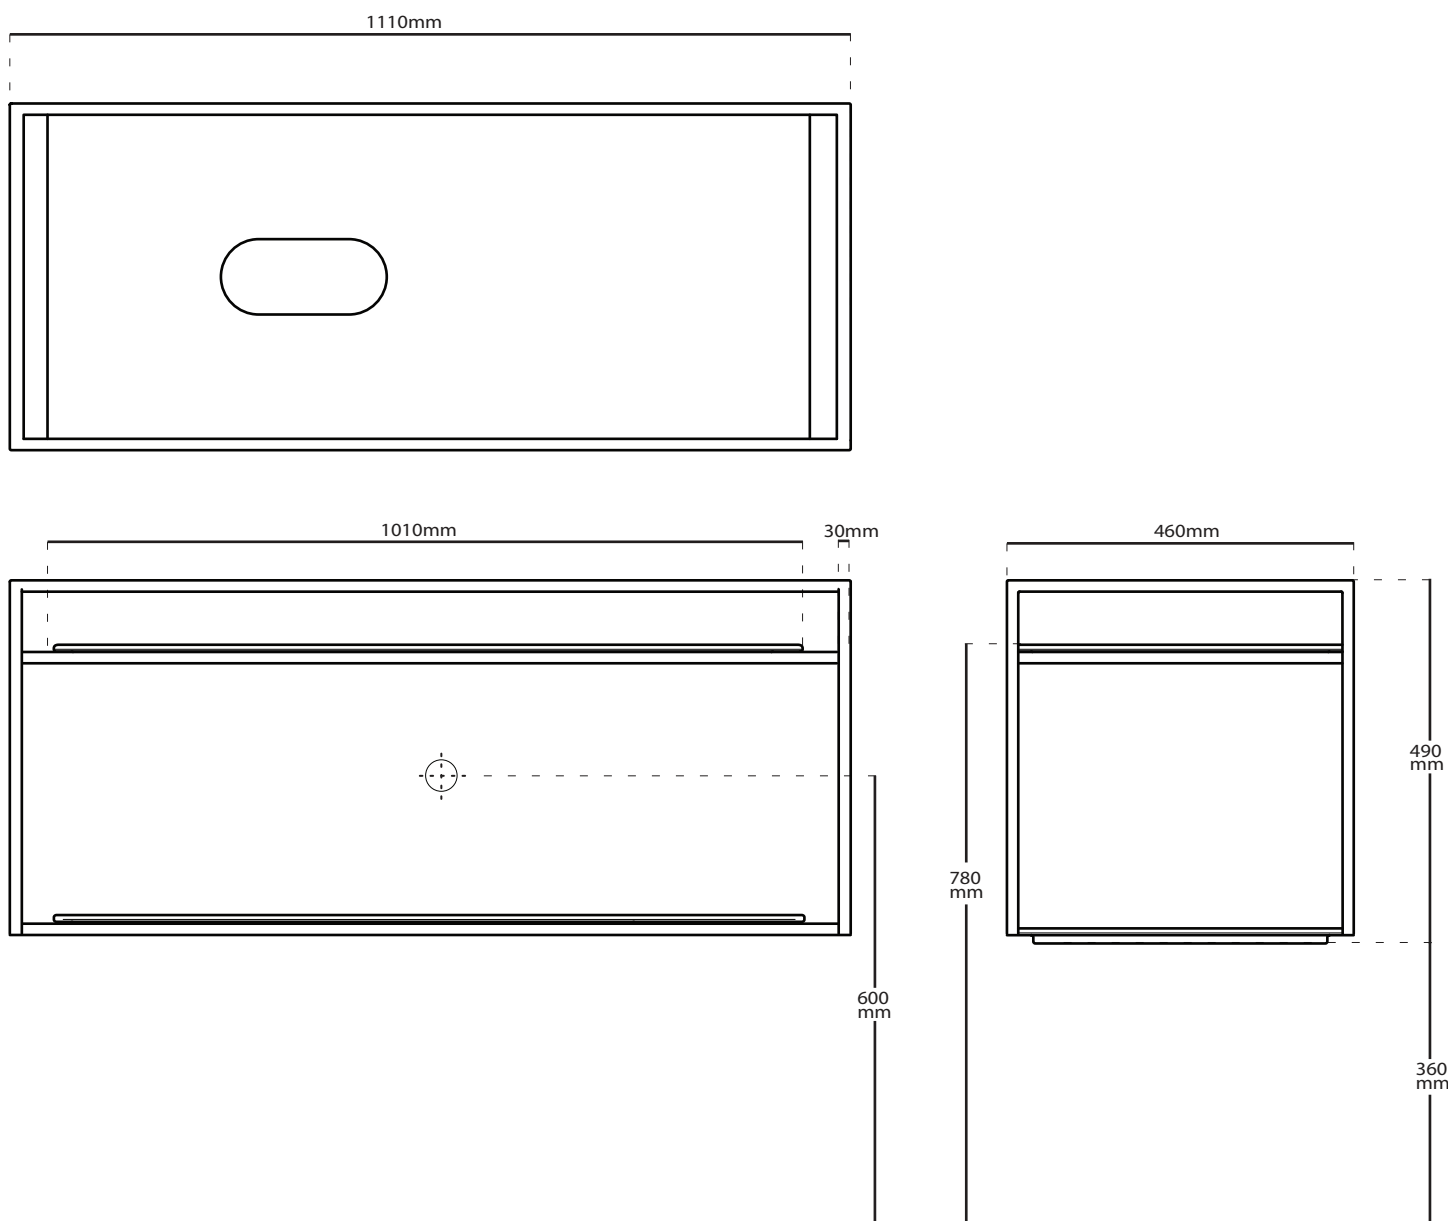

ATTENZIONE:

Galassia Spa persegue la filosofia di migliorare i prodotti aggiungendo nuovi materiali, innovazioni progettuali e tecnologie produttive. L'azienda si riserva di cambiare schede tecniche e caratteristiche di funzionamento degli articoli in ogni momento e senza necessità di preavviso. I pesi possono subire variazioni del 20%.

ATTENTION:

Galassia Spa is constantly improving its products by adding new materials, new projects and modern production technologies. The company reserves the right to change any technical specifications/ dimension and/or operating characteristics of the products at any time and without giving notice. the ceramic items weight may vary up to 20%